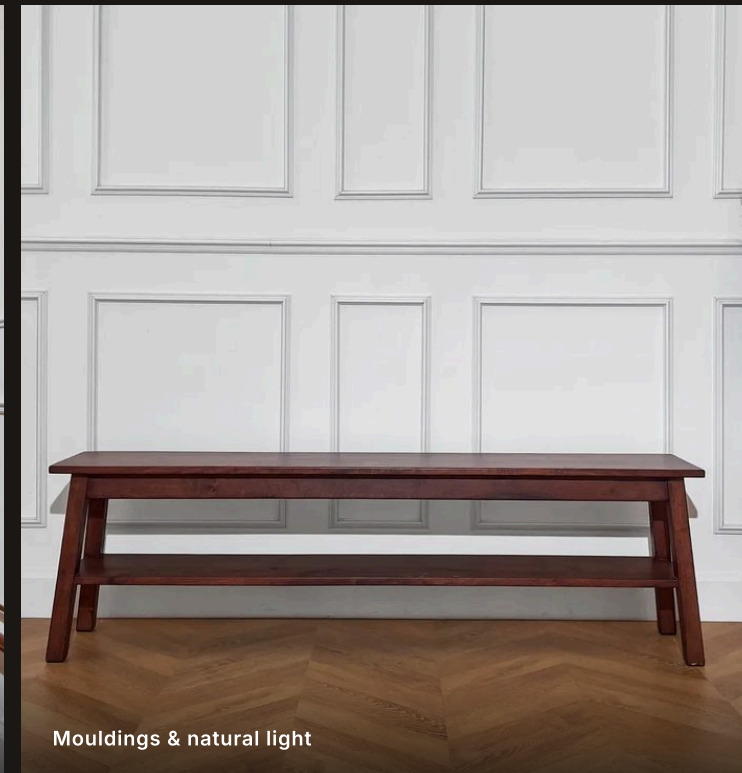

Mouldings & natural light