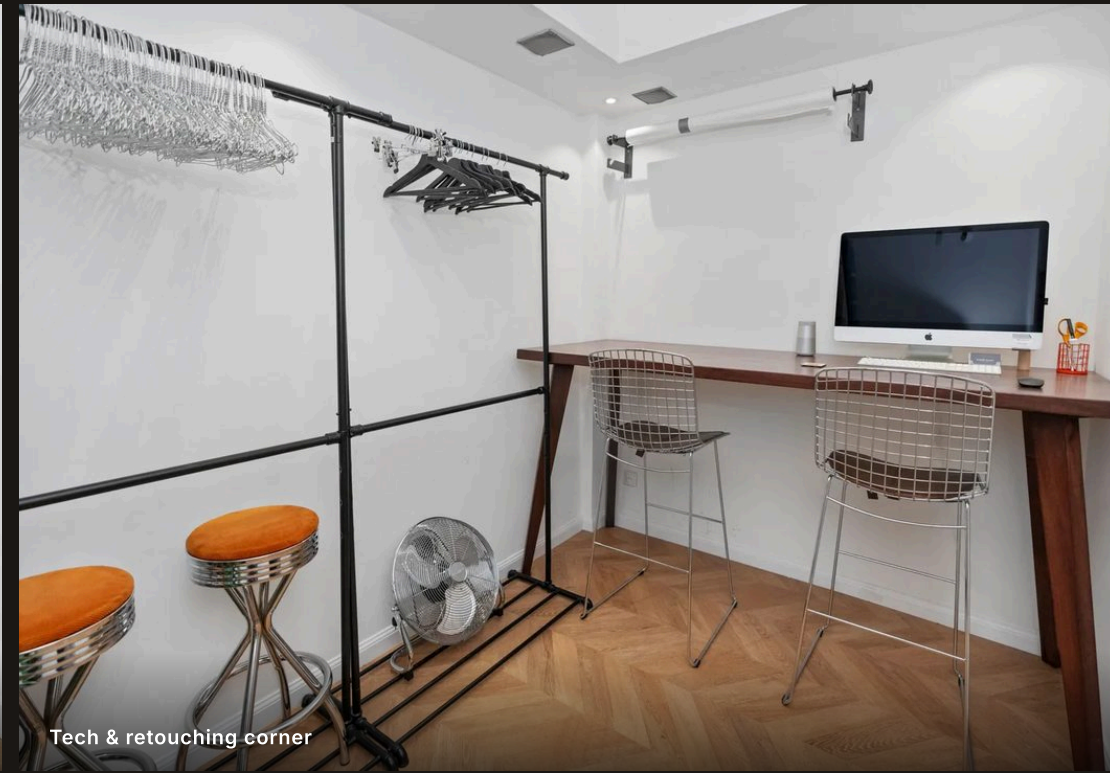

Open daily, 8am–8pm. Up to 10 people on set.

TWO SPACES, ONE ADDRESS

A studio. An apartment. Without changing location.

The photo studio

White cyclorama, 24 Colorama paper backdrops and a complete Godox lighting kit, all included. Everything is ready to nail every shot.

The Haussmann apartment

Natural light, mouldings, a marble fireplace and 70s vintage furniture. A period atmosphere, ready to shoot.

THE TOUR

Everything is on site.

The Godox lighting kit

Tech & retouching corner